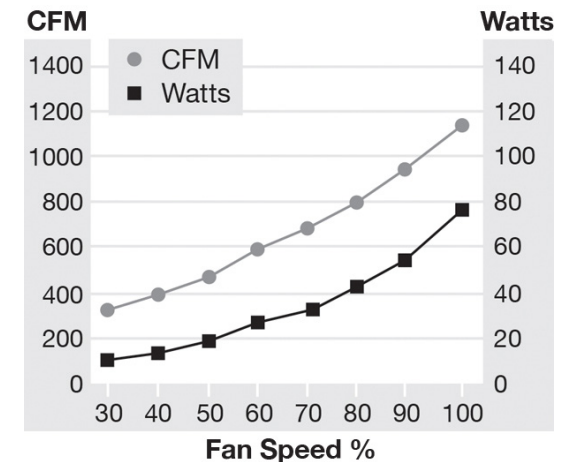

Motor

- Composite fan blades deliver even greater efficiency
- Sealed, lifetime lubricated bearings

Housing

- Durable double-wall construction with UV treated, flame resistant plastic
- Patented design significantly outperforms the competition
- Intake Safety Grill is standard

Installation Hardware Included

- 8 ft Cable with fast-locking Gripple® and attachment hardware
- 12 ft Stabilization Tether with fast-locking Gripple and attachment hardware

Coverage

Each fan covers from 1200-2500 sq. ft., depending on the following variables:

- Ceiling height and square footage
- Targeted number of air-turns per hour

Options

- 6 ft Cord, 3-Prong Plug
- Colors: Off-White or Black
- Controllers (additional charge)

Specifications

Model	H50 High Efficiency
Volts	115
Hz	50/60
Watts	77
Amps	0.68
CFM	1150
Wt. (lbs.)	23

Sound Level Calculations

Based on non-reflective area

Hanging Height	dBA*
35 feet	35.5
45 feet	33.3
55 feet	31.5

Fan Speed vs CFM and Power Usage

Side View