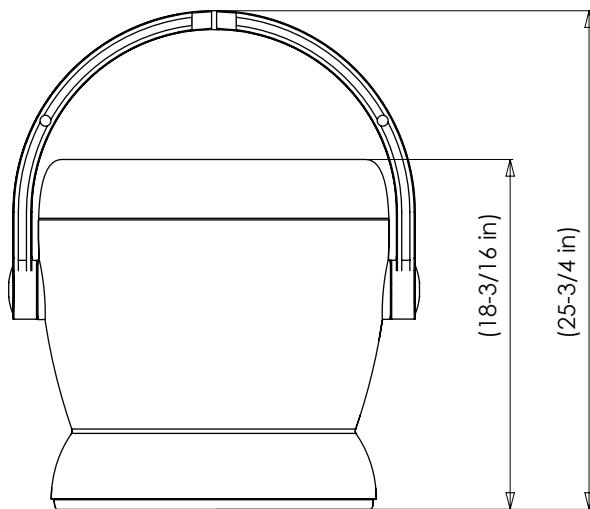

Installation Hardware Included

- 8 ft Cable with fast-locking Gripple® and attachment hardware
- 12 ft Stabilization Tether with fast-locking Gripple and attachment hardware

Coverage

Each fan covers from 1200-2500 sq. ft., depending on the following variables:

- Ceiling height and square footage
- Targeted number of air-turns per hour

Options

- 6 ft Cord, 3-Prong Plug
- Colors: Off-White or Black
- Controllers (additional charge)

Specifications

Model	H50 High Efficiency
Volts	115
Hz	50/60
Watts	77
Amps	0.68
CFM	1150
Wt. (lbs.)	23

Sound Level Calculations

Based on non-reflective area

Hanging Height	dBA*
35 feet	35.5
45 feet	33.3
55 feet	31.5

Fan Speed vs CFM and Power Usage

Side View

Top View