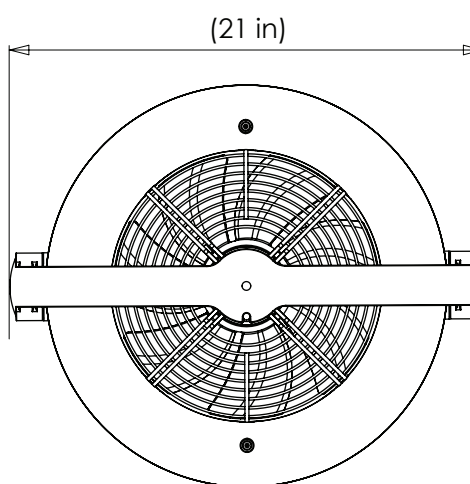

- Ceiling height and square footage
- Targeted number of air-turns per hour

Options

- 6 ft Cord, 3-Prong Plug
- Colors: Off-White or Black
- Controllers (additional charge)

Specifications

Model	H50 High Efficiency
Volts	115
Hz	50/60
Watts	77
Amps	0.68
CFM	1150
Wt. (lbs.)	23

Sound Level Calculations

Based on non-reflective area

Hanging Height	dBA*
35 feet	35.5
45 feet	33.3
55 feet	31.5

Fan Speed vs CFM and Power Usage

Side View

Top View