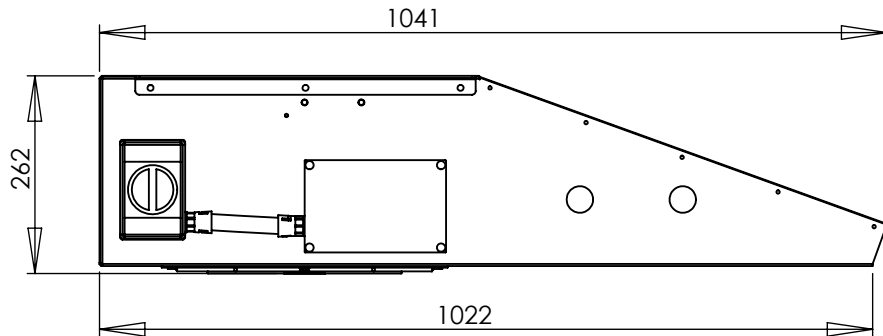

Model	Weight
JVEC-ULP	25

Model JVEC-ULP

-	-	-	-	Material :	Gal Sheet	Weight :	-				Copyright: Use or reproduction in whole or part is not permitted without the writers permission of Zoo Fans Incorporated, 38th St. STE 201W, Boulder, CO 80301			
-	-	-	-	-	-	All dimensions in millimetres. Tolerances on dimensions unless stated otherwise.	Drawn :				TDV	Part No :	JVEC-ULP	
C	25/09/15	SMOKE DETECTOR MOVED	WO	Finish :	Powdercoated	>100	: ±1	Date :	19/02/13	Drawing No :		ID28	Issue :	C
B	06/05/14	KITS & SMOKE ADDED	TDV	-	-	10 - 100	: ±0.5	Scale :	1:20	Sheet :		1	of :	2
A	19/02/13	Release	TDV	-	-	0 - 10	: ±0.2	Approved :	-	<p style="text-align: center;">JETVENT ULTRA LOW PROFILE CERTIFIED DIMENSIONS</p>				
	Date	ECN	Init.	-	-	Angles	: ±1°							